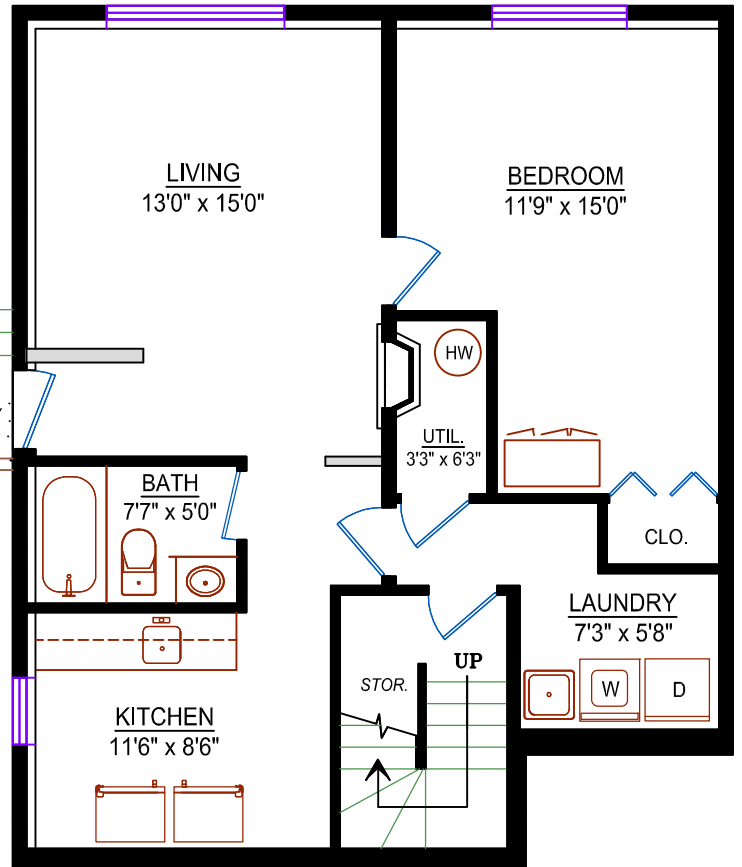

MAIN LEVEL
Area: 794 sq.ft.