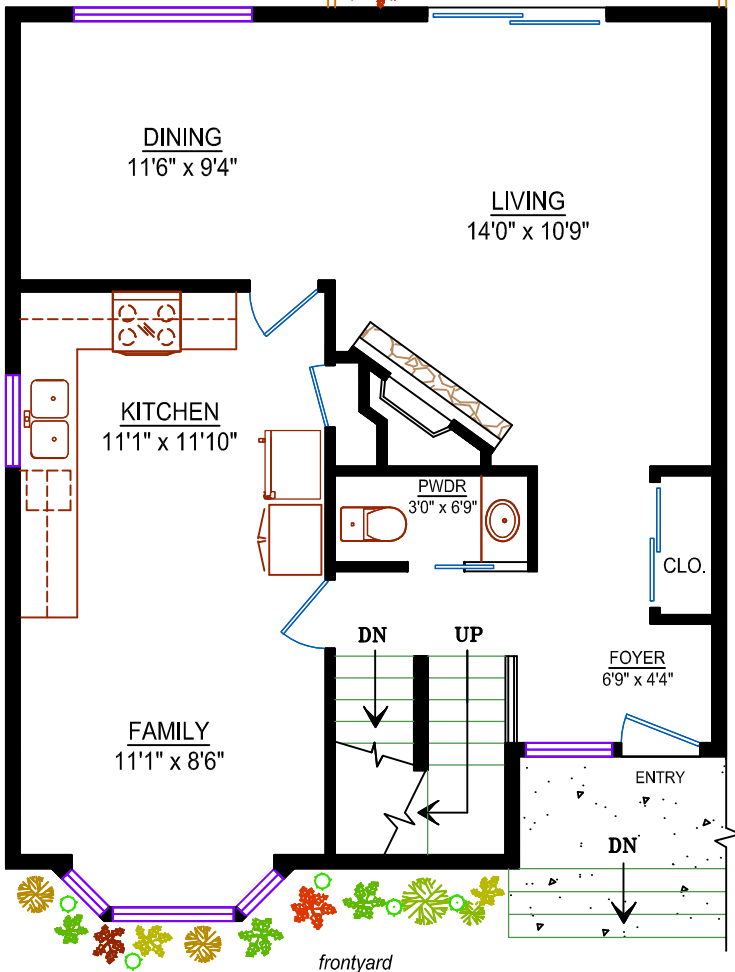

MAIN LEVEL
Area: 794 sq.ft.