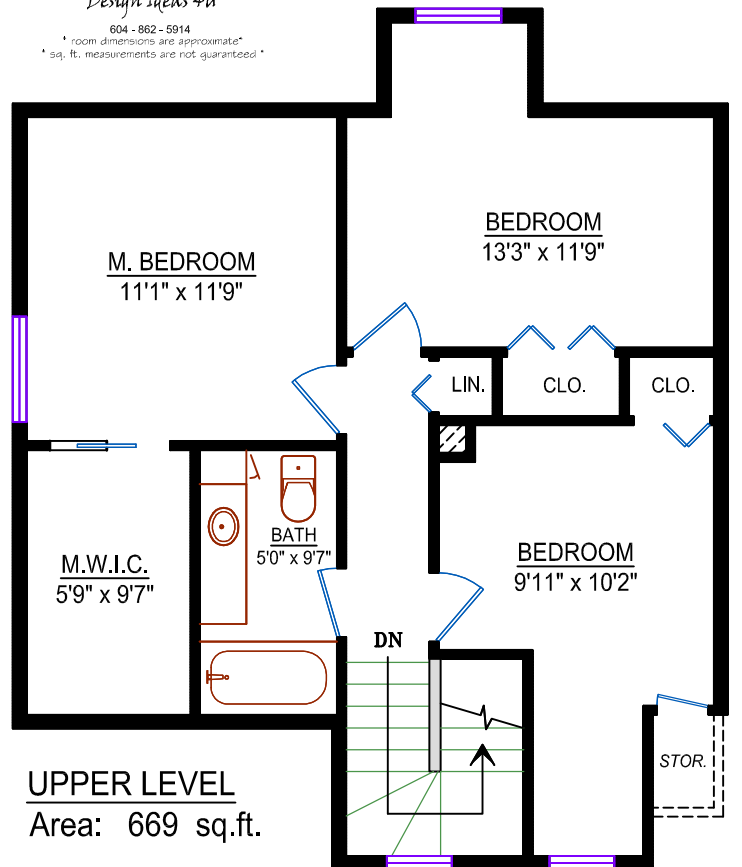

LOWER LEVEL
Area: 760 sq.ft.

Design Ideas 4u